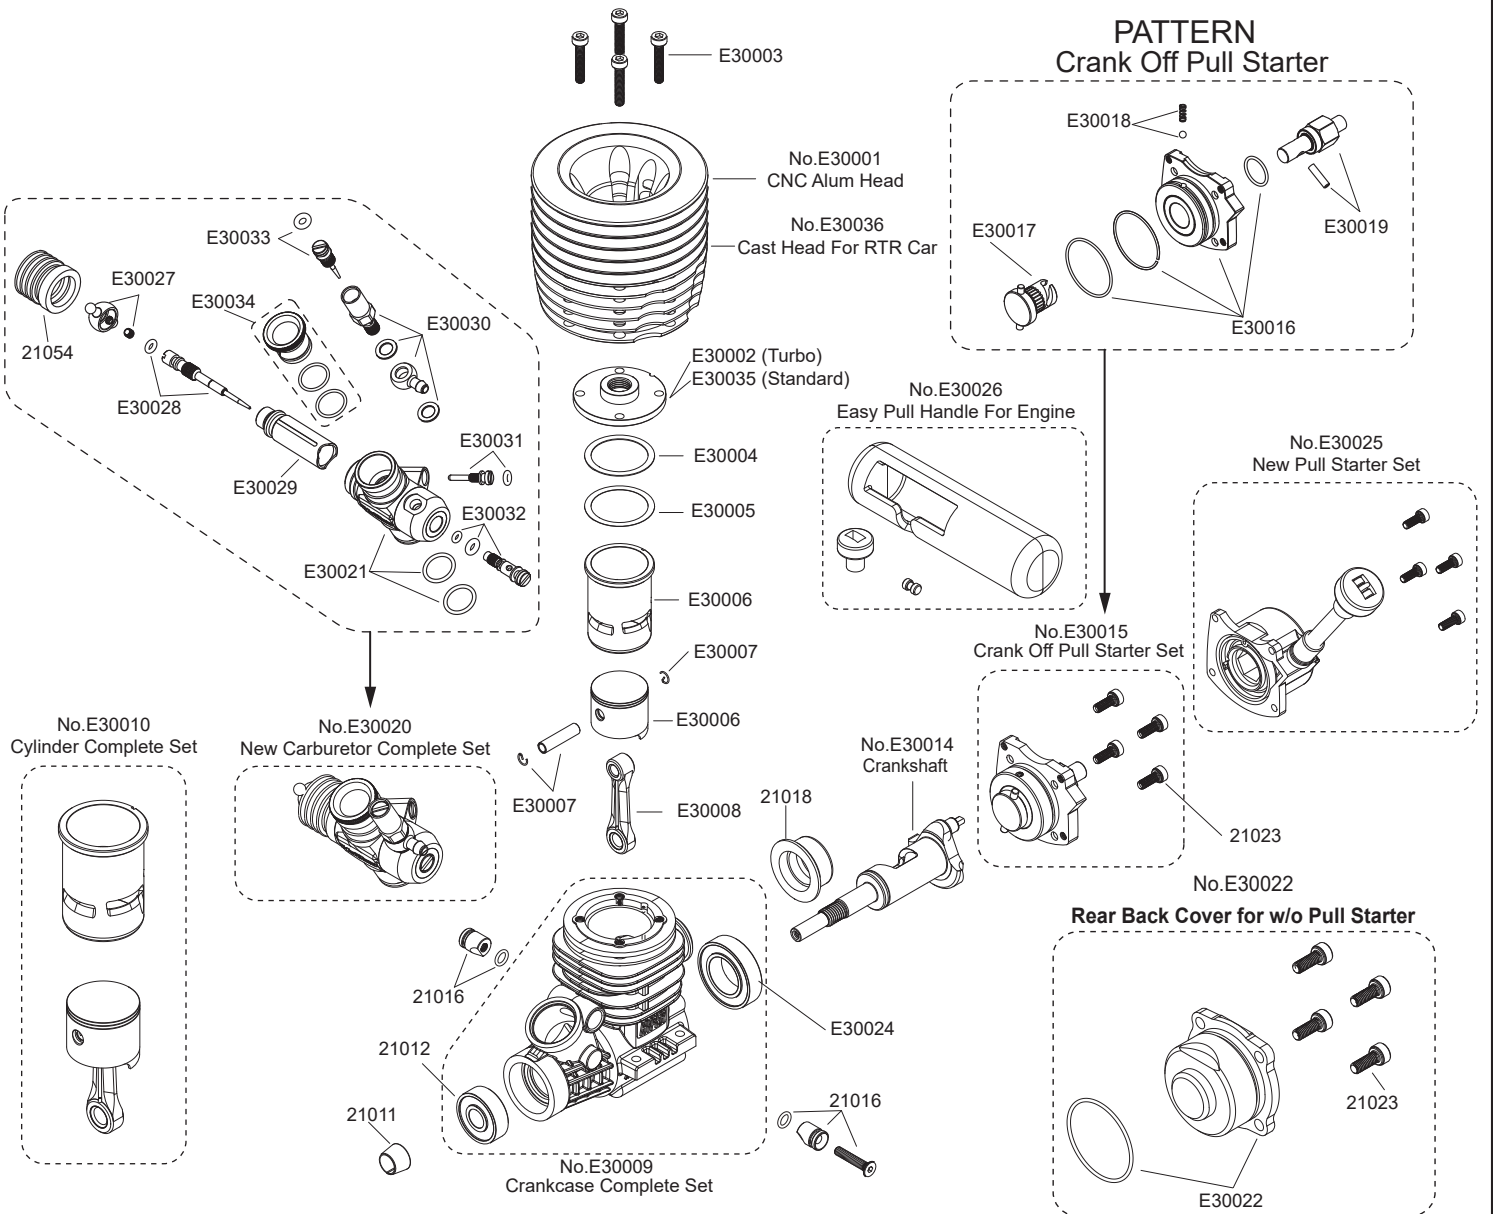

HYPER30

NITRO ENGINE INSTRUCTION

HIGH POWERFUL ENGINE

HYPER30 Engine Parts List

Part No.	Name	Part No.	Name	Part No.	Name
21011	Brass Cone	E30009	H30 Crankcase Complete Set, w/Bearing	E30024	Rear Ball Bearing - 14x25x6 mm
21012	Front Ball Bearing - 7x19x6 mm	E30010	H30 Cylinder Complete Set	E30025	Pull Starter Set
21016	Carburetor Bolt Setting Pin/O-ring	E30011	O-ring Complete Set	E30026	Easy Pull Handle For Engine
21018	Silicone Seal	E30012	Screws Complete Set	E30027	Throttle Rod Nut
21023	Head Cap Screws 3x8 mm for Rear Cover	E30014	Crankshaft	E30028	Sub Throttle Needle Value
21054	Throttle Silicone Cover	E30015	Crank Off Pull Starter Set	E30029	Carburetor Throttle
E30001	H30 Cylinder Head - CNC Alum	E30016	Rear Alum Mount for Crank Off Pull Starter	E30030	Main Needle Hub Value Set
E30002	H30 Alum Burn Room - Turbo	E30017	Turn Tube for Crank Off Pull Starter	E30031	Throttle Adjustable Screw
E30003	Head Cap Screws 3x16 mm	E30018	Spring & Steel Ball for Crank Off Pull Starter	E30032	Supply Fuel Nozzle
E30004	H30 Head Gasket - Brass 19.4x23.8x0.1 mm	E30019	Turn Axle for Crank Off Pull Starter	E30033	Main Needle Value
E30005	H30 Head Gasket - Alum 19.4x23.8x0.3 mm	E30020	Carburetor Complete Set	E30034	Carburetor Restrictor
E30006	H30 Cylinder Sleeve & Piston	E30021	Carburetor Main Body	E30035	H30 Cylinder Head - Cast for RTR Car
E30007	H30 Piston Pin & "G" Clips	E30022	Rear Back Cover for Without Pull Starter	E30036	H30 Alum Burn Room - Standard
E30008	H30 Connecting Rod				